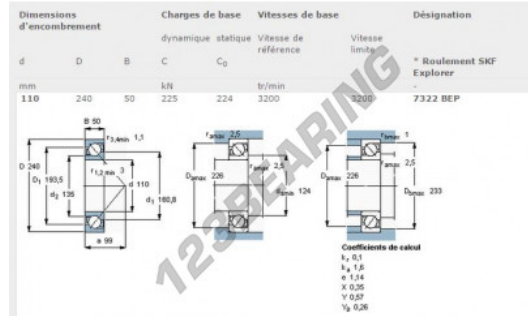

Deep groove ball bearing single row 7322-BEP-SKF - 7322-BEP-SKF

<https://www.123bearing.com/bearing-housing/deep-groove-bearing/single-row/7322-bep-skf>

PRODUCT FEATURES

Brand	SKF
N° Ean13	7316576651014
Inside diameter	110 mm
Inside diameter	4.331" inch
Sealing	Non-tight
Cage	Non-metallic
Contact angle	40 °
Outside diameter	240 mm
Outside diameter	9.449" inch
Thickness	50 mm
Thickness	1.969" inch
Limiting speed	3200 rpm
Weight	9710 g
Dynamic load	225 kN
Static load	224 kN
Packaging	1