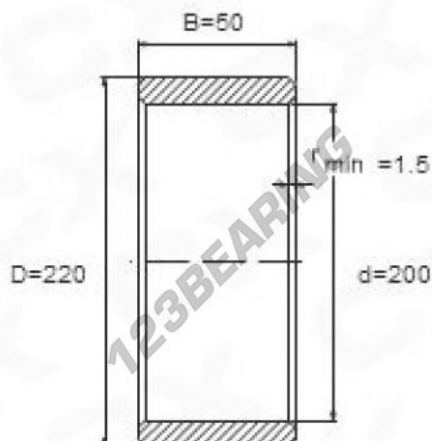

## Inner ring IR200-220-50 - IR200-220-50

<https://www.123bearing.com/bearing-housing/needle-roller-bearing/inner-ring/ir200-220-50>

### PRODUCT FEATURES

Brand	GEN
Inside diameter	200 mm
Outside diameter	220 mm
Thickness	50 mm
Type	IR
Weight	2050 g
Packaging	1
Standard	No standard

[contact@123bearing.com](mailto:contact@123bearing.com)