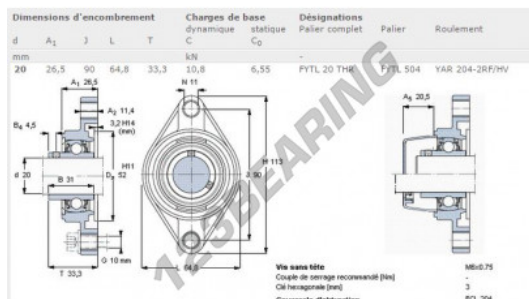

## Housed bearing 2 bolts FYTL20THR-SKF - FYTL20THR-SKF

<https://www.123bearing.com/bearing-housing/housed-bearing/cast-iron-housed-bearing-2/fytl20thr-skf>

### PRODUCT FEATURES

Brand	SKF
N° Ean13	3663952143903
Shaft diameter	20 mm
No. of fasteners	2
Tightening	set screw
Mounting center distance	90 mm
Material	cast iron
Packaging	1

[contact@123bearing.com](mailto:contact@123bearing.com)