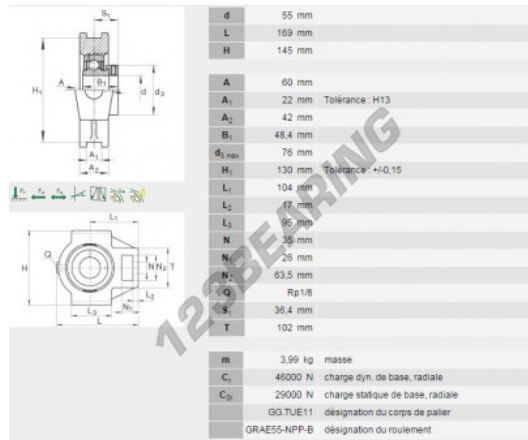

Housed bearing 1 bolt PTUE55-INA - PTUE55-INA

<https://www.123bearing.com/bearing-housing/housed-bearing/cast-iron-housed-bearing-1/ptue55-ina>

PRODUCT FEATURES

Brand	INA
N° Ean13	3663952143651
Shaft diameter	55 mm
No. of fasteners	1
Tightening	Eccentric locking ring
Material	cast iron
Packaging	1