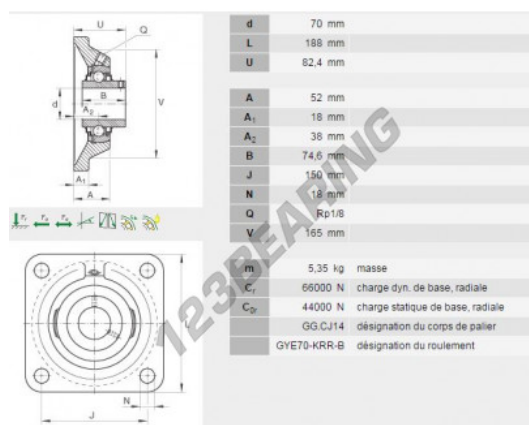

Housed bearing 4 bolts RCJY70-INA - RCJY70-INA

<https://www.123bearing.com/bearing-housing/housed-bearing/cast-iron-housed-bearing-4/rcjy70-ina>

PRODUCT FEATURES

Brand	INA
N° Ean13	3663952143538
Shaft diameter	70 mm
No. of fasteners	4
Tightening	set screw
Mounting center distance	150 mm
Material	cast iron
Packaging	1