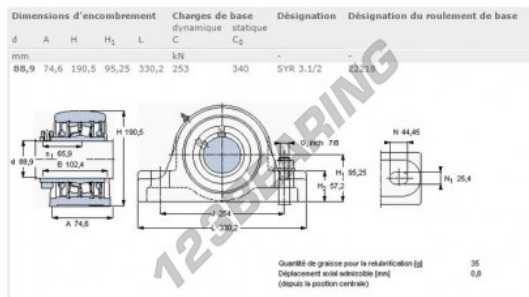

Housed bearing 2 bolts SYR3-1-2-SKF - SYR3-1-2-SKF

<https://www.123bearing.com/bearing-housing/housed-bearing/cast-iron-housed-bearing-2/syr3-1-2-skf>

PRODUCT FEATURES

Brand	SKF
N° Ean13	3663952141183
Shaft diameter	88.9 mm
No. of fasteners	2
Tightening	Eccentric locking ring
Mounting center distance	254 mm
Material	cast iron
Packaging	1