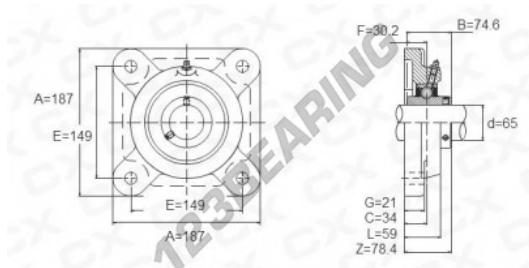

Housed bearing 4 bolts UCFX13 - UCFX13

<https://www.123bearing.com/bearing-housing/housed-bearing/cast-iron-housed-bearing-4/ucfx13>

PRODUCT FEATURES

Brand	GEN
Shaft diameter	65 mm
No. of fasteners	4
Tightening	set screw
Mounting center distance	149 mm
Material	cast iron
Dynamic load	58900 kN
Static load	41800 kN
Packaging	1