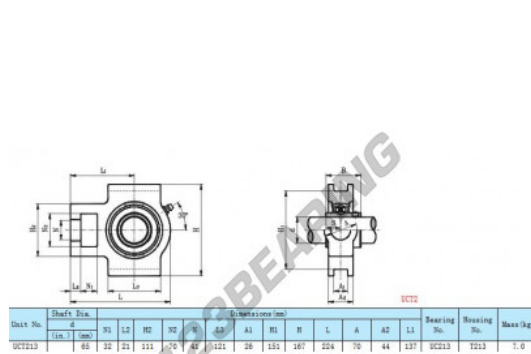

Housed bearing 1 bolt UCT213 - UCT213

<https://www.123bearing.com/bearing-housing/housed-bearing/cast-iron-housed-bearing-1/uct213>

PRODUCT FEATURES

Brand	GEN
Shaft diameter	65 mm
No. of fasteners	1
Tightening	Set screw
Material	cast iron
Dynamic load	54700 kN
Static load	38000 kN
Packaging	1