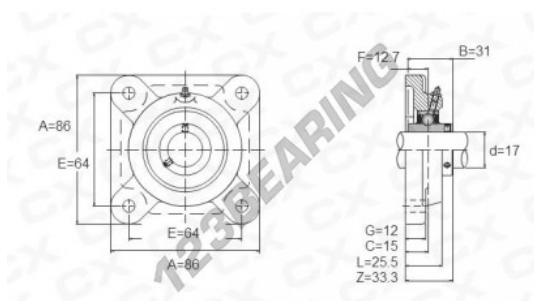

Housed bearing 4 bolts UCF203 - UCF203

<https://www.123bearing.com/bearing-housing/housed-bearing/cast-iron-housed-bearing-4/ucf203>

PRODUCT FEATURES

Brand	GEN
Shaft diameter	17 mm
No. of fasteners	4
Tightening	set screw
Mounting center distance	64 mm
Material	cast iron
Weight	551 g
Dynamic load	12200 kN
Static load	6350 kN
Packaging	1