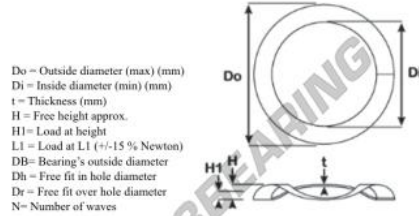

Overlap wave spring washer

OWSW-95-81.380-0.760-4-SS - OWSW-95-81.380-0.760-4-SS

<https://www.123bearing.com/accessories/washer/overlap-wave-spring-washer/owsw-95-81.380-0.760-4-ss>

Overlap Wave Spring Washers

Part Number	Di (mm)	t (mm)	L1 (N)	H (mm)	H1 (mm)	Do (mm)	N
WWM0037407625S	81.38	0.76	262.5	7.37	2.77	95.00	4

PRODUCT FEATURES

Brand	GEN
Inside diameter	81.38 mm
Inside diameter	3.204" inch
Weight	20 g
Thickness	0.76 mm
Thickness	0.03" inch
Material	STAINLESS STEEL
Packaging	-
Load at L1	262.5 N
Approximate headroom	7.37 mm
Approximate headroom	0.29" inch
Load height	2.77
Outside diameter (max)	95 mm
Outside diameter (max)	3.74" inch
Number of waves	4
Standard	No standard