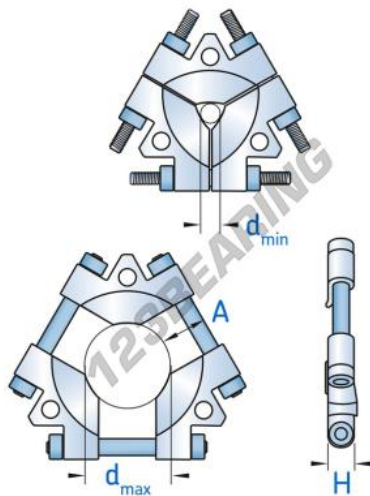

Mounting - dismounting TMMS160-SKF - TMMS160-SKF

<https://www.123bearing.com/accessories/tools/mounting-dismounting/tmms160-skf>

PRODUCT FEATURES

Brand	SKF
N° Ean13	7316571908731
Weight	6800 g
Packaging	-