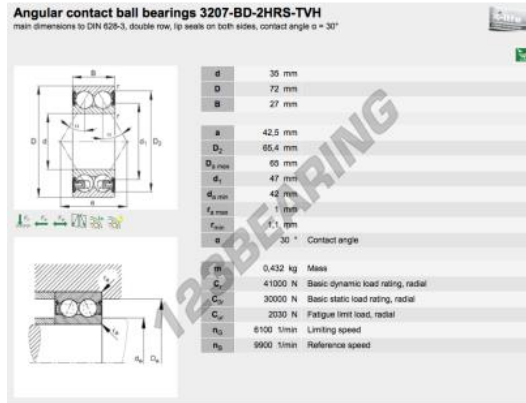

## Deep groove ball bearing single row

### 3207-BD-XL-2HRS-TVH-FAG - 063761700000

<https://www.123bearing.com/bearing-housing/deep-groove-bearing/single-row/063761700000>

## PRODUCT FEATURES

|                  |               |
|------------------|---------------|
| Brand            | FAG           |
| N° Ean13         | 4012802477535 |
| Inside diameter  | 35 mm         |
| Outside diameter | 72 mm         |
| Thickness        | 27 mm         |
| Weight           | 451 g         |
| Packaging        | 1             |