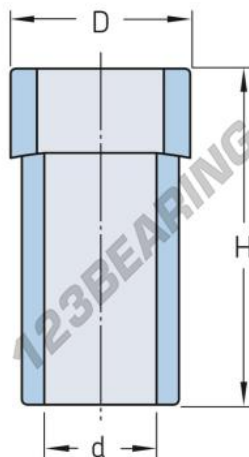

Mounting - dismounting SMSW30-ASTR-SKF - SMSW30-ASTR-SKF

<https://www.123bearing.com/accessories/tools/mounting-dismounting/smsw30-astr-skf>

PRODUCT FEATURES

Brand	SKF
N° Ean13	7316576074622
Weight	600 g
Packaging	-