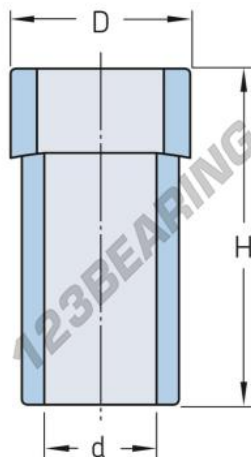

Mounting - dismounting SMSW20-ASTR-SKF - SMSW20-ASTR-SKF

<https://www.123bearing.com/accessories/tools/mounting-dismounting/smsw20-astr-skf>

PRODUCT FEATURES

Brand	SKF
N° Ean13	7316576074592
Weight	325 g
Packaging	-