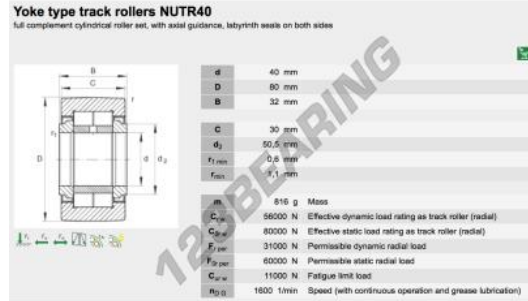

Yoke type track roller NUTR40-A-INA - NUTR40-A-INA

<https://www.123bearing.com/bearing-housing/roller-bearing/yoke-track-roller/nutr40-a-ina>

PRODUCT FEATURES

Brand	INA
N° Ean13	4012802646078
Inside diameter	40 mm
Outside diameter	80 mm
Thickness	32 mm
Weight	838 g
Dynamic load	57 kN
Static load	80 kN
Packaging	-
Standard	-