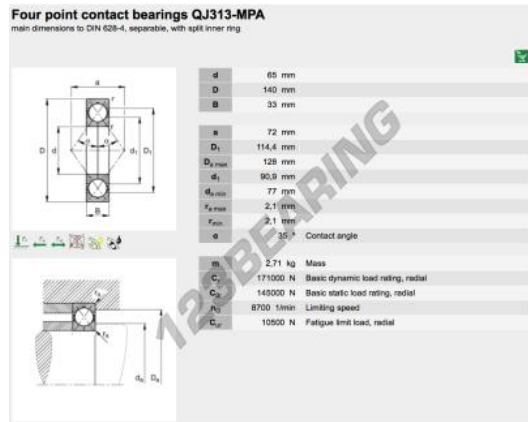

Deep groove ball bearing single row QJ313-XL-MPA-FAG - QJ313-XL-MPA-FAG

<https://www.123bearing.com/bearing-housing/deep-groove-bearing/single-row/qj313-xl-mpa-fag>

PRODUCT FEATURES

Brand	FAG
N° Ean13	4012801237864
Inside diameter	65 mm
Outside diameter	140 mm
Thickness	33 mm
Limiting speed	9600 rpm
Weight	2590 g
Dynamic load	171 kN
Static load	145 kN
Packaging	1