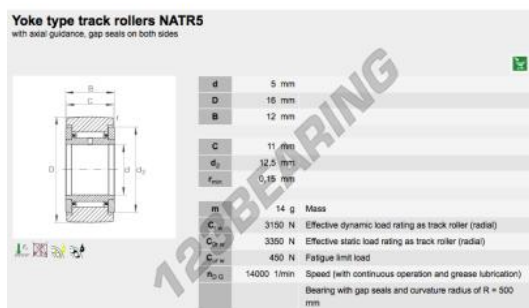

Yoke type track roller NATR5-PP-A-INA - NATR5-PP-A-INA

<https://www.123bearing.com/bearing-housing/roller-bearing/yoke-track-roller/natr5-pp-a-ina>

PRODUCT FEATURES

Brand	INA
N° Ean13	4012802434989
Inside diameter	5 mm
Inside diameter	0.197" inch
Outside diameter	16 mm
Outside diameter	0.63" inch
Thickness	11 mm
Thickness	0.433" inch
Limiting speed	6000 rpm
Weight	14.14 g
Dynamic load	3.2 kN
Static load	3.45 kN
Standard	No standard