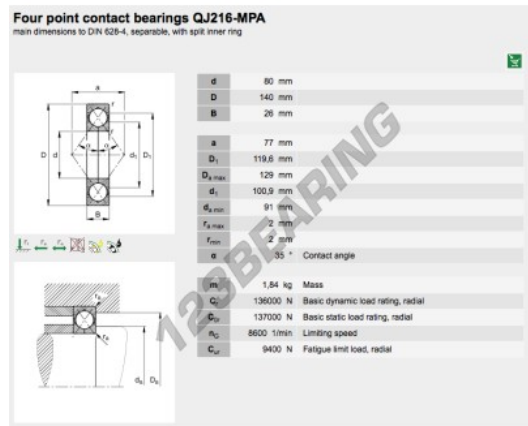

## Deep groove ball bearing single row QJ216-XL-MPA-FAG - QJ216-XL-MPA-FAG

<https://www.123bearing.com/bearing-housing/deep-groove-bearing/single-row/qj216-xl-mpa-fag>

### PRODUCT FEATURES

Brand	FAG
N° Ean13	4012801237673
Inside diameter	80 mm
Inside diameter	3.15" inch
Outside diameter	140 mm
Outside diameter	5.512" inch
Thickness	26 mm
Thickness	1.024" inch
Weight	1735 g
Dynamic load	136 kN
Static load	137 kN
Packaging	1