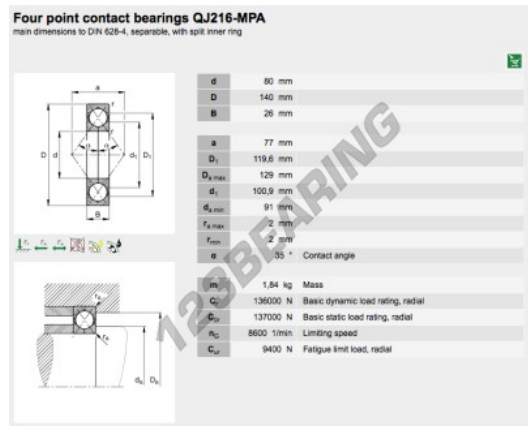

## Deep groove ball bearing single row QJ216-XL-MPA-FAG - QJ216-XL-MPA-FAG

<https://www.123bearing.com/bearing-housing/deep-groove-bearing/single-row/qj216-xl-mpa-fag>

### PRODUCT FEATURES

Brand	FAG
N° Ean13	4012801237673
Inside diameter	80 mm
Outside diameter	140 mm
Thickness	26 mm
Weight	1735 g
Dynamic load	136 kN
Static load	137 kN
Packaging	1

[contact@123bearing.com](mailto:contact@123bearing.com)