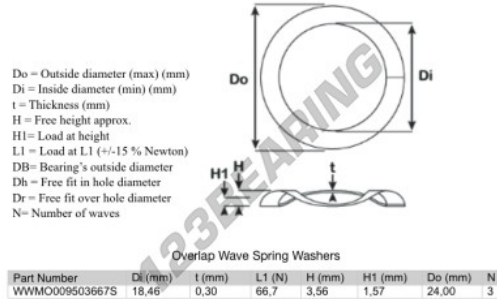

## Overlap wave spring washer

**OWSW-24-18.460-0.300-3-SS - OWSW-24-18.460-0.300-3-SS**

<https://www.123bearing.com/accessories/washer/overlap-wave-spring-washer/owsw-24-18.460-0.300-3-ss>

## PRODUCT FEATURES

Brand	GEN
Inside diameter	18.46 mm
Weight	1 g
Thickness	0.3 mm
Material	STAINLESS STEEL
Packaging	1
Load at L1	66.7 N
Approximate headroom	3.56 mm
Load height	1.57
Outside diameter (max)	24 mm
Number of waves	3
Standard	No standard