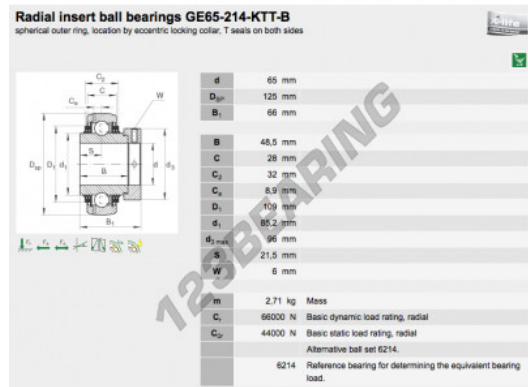

Housed bearing accessorie GE65-214-KTT-B-INA - GE65-214-XL-KTT-B-INA

<https://www.123bearing.com/bearing-housing/housed-bearing/accessories/ge65-214-xl-ktt-b-ina>

PRODUCT FEATURES

Brand	INA
N° Ean13	3663952334066
Inside diameter	65 mm
Outside diameter	125 mm
Thickness	66 mm
Weight	2347 g
Packaging	-
Standard	-