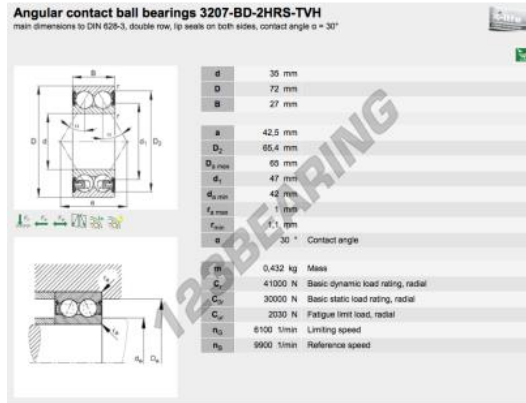

Deep groove ball bearing single row 3207-BD-XL-2HRS-TVH-FAG - 3207-BD-XL-2HRS-TVH-FAG

<https://www.123bearing.com/bearing-housing/deep-groove-bearing/single-row/3207-bd-xl-2hrs-tvh-fag>

PRODUCT FEATURES

Brand	FAG
N° Ean13	4012802477535
Inside diameter	35 mm
Outside diameter	72 mm
Thickness	27 mm
Weight	451 g
Packaging	1

contact@123bearing.com

(646) 712 9672

CRT4 de Lesquin 60 Rue Du Haut De Sainghin 59273 Fretin FRANCE