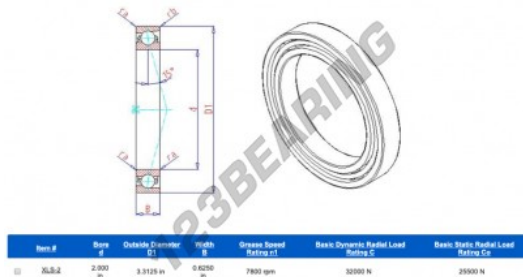

## Deep groove ball bearing single row XLS2 - XLJ-2

<https://www.123bearing.com/bearing-housing/deep-groove-bearing/single-row/xlj-2>

### PRODUCT FEATURES

Brand	GEN
Inside diameter	50.8 mm
Inside diameter	2" inch
Outside diameter	84.138 mm
Outside diameter	3 5/16" inch
Thickness	15.875 mm
Thickness	5/8" inch
Limiting speed	7800 rpm
Weight	316 g
Dynamic load	32 kN
Static load	25.5 kN
Packaging	1