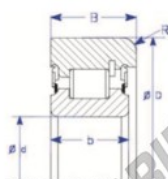

Mast guide bearing MG209-DD-R-ENDURO - MG209-DD-R-ENDURO

<https://www.123bearing.com/bearing-housing/deep-groove-bearing/mast-guide/mg209-dd-r-enduro>

A
One Piece IR,
Snap Ring

Style IV Roller Bearing

Part Number	Style	Inner Diameter, d	Outer Diameter, D	Inner Ring Width, b	Outer Ring Width, B	Radius, R	Dynamic Capacity	Static Capacity
MG 209 DD-R	IV-a Roller type : snap ring	45.000 mm	101.32 mm	19 mm	28.350 mm	8.000 mm	75,300 KN	89,200 KN

PRODUCT FEATURES

Brand	ENDURO
N° Ean13	3616060581518
Inside diameter	45 mm
Inside diameter	1.772" inch
Outside diameter	101.32 mm
Outside diameter	3.989" inch
Thickness	28.35 mm
Thickness	1.116" inch
Weight	1133 g
Dynamic load	75.3 kN
Static load	89.2 kN
Packaging	1
Standard	No standard