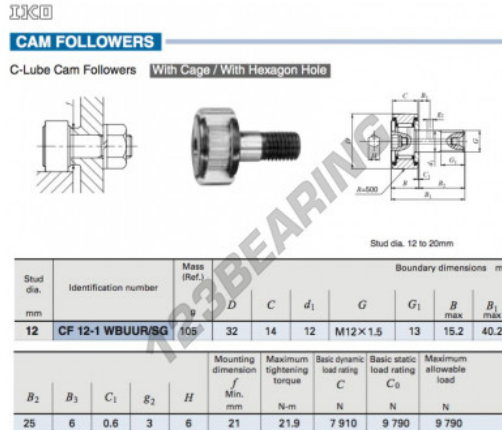

Cam follower CF12-1-WBUUR-SG-IKO - CF12-1-WB-UU-R-SG-IKO

<https://www.123bearing.com/bearing-housing/deep-groove-bearing/cam-follower/cf12-1-wb-uu-r-sg-iko>

PRODUCT FEATURES

Brand	IKO
N° Ean13	3663952443317
Inside diameter	12 mm
Inside diameter	0.472" inch
Outside diameter	32 mm
Outside diameter	1.26" inch
Thickness	14 mm
Thickness	0.551" inch
Weight	105 g
Packaging	1