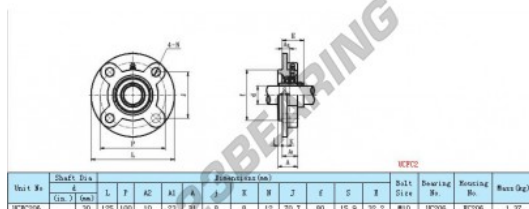

Housed bearing 4 bolts UCFC206-INOX - SUCFC206

<https://www.123bearing.com/bearing-housing/housed-bearing/cast-iron-housed-bearing-4/sucfc206>

PRODUCT FEATURES

Brand	GEN
Shaft diameter	30 mm
No. of fasteners	4
Tightening	-
Mounting center distance	70.7 mm
Material	-
Weight	1294 g
Dynamic load	18600 kN
Static load	10800 kN
Packaging	-