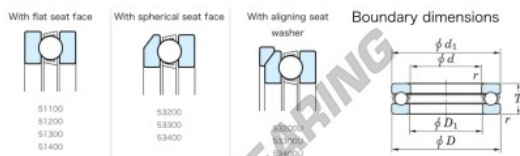

## Thrust ball bearing 53268U-JTEKT - 53268U-JTEKT

<https://www.123bearing.com/bearing-housing/deep-groove-bearing/thrust/53268u-jtekt>

Thrust Ball Bearings - Single Direction

Bearing No.	Boundary dimensions (mm)				Basic load ratings (kN)		Fatigue load Limiting speed (rev. 1) (min. rpm)	
	d	D	T	Number of balls	C <sub>0k</sub>	C <sub>0a</sub>	C <sub>0</sub>	n <sub>0</sub>
53268U	340	460	113	3	730	2830	63.8	380

## PRODUCT FEATURES

Brand	JTEKT
N° Ean13	3616060804778
Inside diameter	340 mm
Inside diameter	13.386" inch
Outside diameter	460 mm
Outside diameter	18.11" inch
Thickness	113 mm
Thickness	4.449" inch
Limiting speed	380 rpm
Dynamic load	730 kN
Static load	2830 kN
Packaging	1