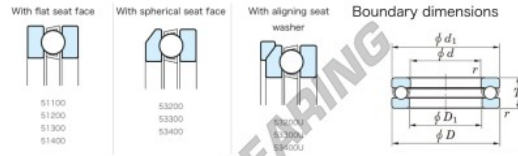

Thrust ball bearing 53328U-JTEKT - 53328U-JTEKT

<https://www.123bearing.com/bearing-housing/deep-groove-bearing/thrust/53328u-jtekt>

Thrust Ball Bearings - Single Direction

| Bearing No. | Boundary dimensions (mm) | | | | Basic load ratings (kN) | | Fatigue load limit (kN) | Limiting speed (rpm) |
|-------------|--------------------------|-----|----|-----|-------------------------|------|-------------------------|----------------------|
| | d | D | B | r | C0 | C | lim | |
| 53328U | 140 | 240 | 92 | 2.1 | 458 | 1130 | 35.9 | 620 |

PRODUCT FEATURES

| | |
|------------------|---------------|
| Brand | JTEKT |
| N° Ean13 | 3616060804594 |
| Inside diameter | 140 mm |
| Outside diameter | 240 mm |
| Thickness | 92 mm |
| Limiting speed | 620 rpm |
| Dynamic load | 458 kN |
| Static load | 1130 kN |
| Packaging | 1 |