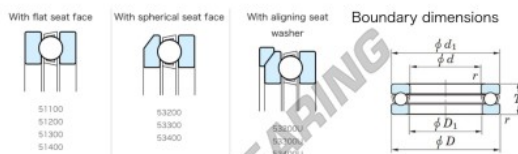

Thrust ball bearing 53324U-JTEKT - 53324U-JTEKT

<https://www.123bearing.com/bearing-housing/deep-groove-bearing/thrust/53324u-jtekt>

Thrust Ball Bearings - Single Direction

Bearing No.	Boundary dimensions (mm)				Basic load ratings (kN)		Fatigue load limit (kN)	Limiting speed (min-1) (single dir.)
	d	D	T	d ₁	C ₀	C		
53324U	120	210	80	2.1	389	869	35.5	710

PRODUCT FEATURES

Brand	JTEKT
N° Ean13	3616060804211
Inside diameter	120 mm
Outside diameter	210 mm
Thickness	80 mm
Limiting speed	710 rpm
Dynamic load	389 kN
Static load	869 kN
Packaging	1

contact@123bearing.com