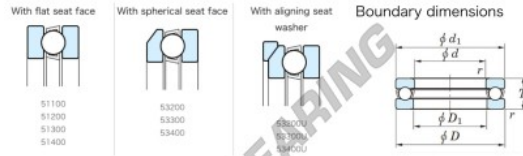

Thrust ball bearing 53320U-JTEKT - 53320U-JTEKT

<https://www.123bearing.com/bearing-housing/deep-groove-bearing/thrust/53320u-jtekt>

Thrust Ball Bearings - Single Direction

Bearing No.	Boundary dimensions (mm)				Basic load ratings (kN)		Fatigue load limit (kN)	Limiting speed (rpm)
	d	D	T	d1/d2	C0	C0r	C0r	Speed (rpm)
53320U	100	170	64	1.5	296	590	23.2	940

PRODUCT FEATURES

Brand	JTEKT
N° Ean13	3616060804167
Inside diameter	100 mm
Outside diameter	170 mm
Thickness	64 mm
Limiting speed	940 rpm
Dynamic load	296 kN
Static load	595 kN
Packaging	1

contact@123bearing.com