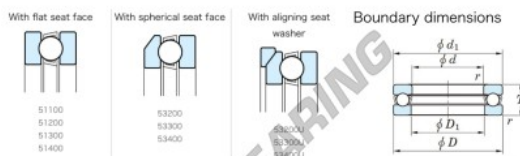

Thrust ball bearing 53418U-JTEKT - 53418U-JTEKT

<https://www.123bearing.com/bearing-housing/deep-groove-bearing/thrust/53418u-jtekt>

Thrust Ball Bearings - Single Direction

Bearing No.	Boundary dimensions (mm)				Basic load ratings (kN)		Fatigue load limit (kN)		Limiting speed (min-1)	
	d	D	T	min	C ₀	C	P ₀	P	min	max
53418U	90	190	88	2.1	409	826	21.5	710		

PRODUCT FEATURES

Brand	JTEKT
N° Ean13	3616060804143
Inside diameter	90 mm
Outside diameter	190 mm
Thickness	88 mm
Limiting speed	710 rpm
Dynamic load	409 kN
Static load	826 kN
Packaging	1

contact@123bearing.com