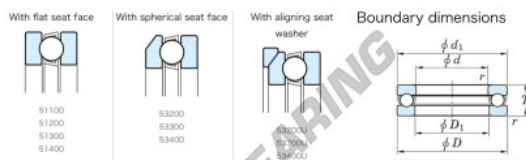

Thrust ball bearing 53216U-JTEKT - 53216U-JTEKT

<https://www.123bearing.com/bearing-housing/deep-groove-bearing/thrust/53216u-jtekt>

Thrust Ball Bearings - Single Direction

Bearing No.	Boundary dimensions (mm)				Basic load ratings (kN)		Fatigue load limit (kN)	Limiting speed (min ⁻¹)
	d	D	t	r	C ₀	C _{0r}		
53216U	80	115	33	1	98.1	218	980	1700

PRODUCT FEATURES

Brand	JTEKT
N° Ean13	3616060804068
Inside diameter	80 mm
Outside diameter	115 mm
Thickness	33 mm
Limiting speed	1700 rpm
Dynamic load	98.1 kN
Static load	218 kN
Packaging	1

contact@123bearing.com