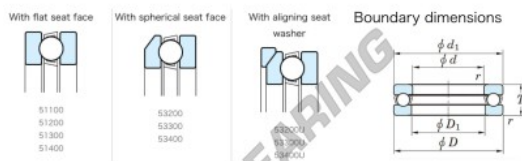

## Thrust ball bearing 53215U-JTEKT - 53215U-JTEKT

<https://www.123bearing.com/bearing-housing/deep-groove-bearing/thrust/53215u-jtekt>

Thrust Ball Bearings - Single Direction

Bearing No.	Boundary dimensions (mm)				Basic load rating (kN)		Fatigue load		Limiting	
	d	D	T	r	C <sub>0</sub>	C	ISO (kN)	ISO (kN)	Speed (min-1)	Speed (min-1)
53215U	75	110	32	1	96.7	209	9.4	1800		

### PRODUCT FEATURES

Brand	JTEKT
N° Ean13	3616060804037
Inside diameter	75 mm
Outside diameter	110 mm
Thickness	32 mm
Limiting speed	1800 rpm
Dynamic load	96.7 kN
Static load	209 kN
Packaging	1

[contact@123bearing.com](mailto:contact@123bearing.com)