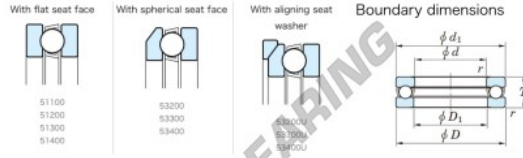

## Thrust ball bearing 53314U-JTEKT - 53314U-JTEKT

<https://www.123bearing.com/bearing-housing/deep-groove-bearing/thrust/53314u-jtekt>

Thrust Ball Bearings - Single Direction

Bearing No.	Boundary dimensions (mm)				Basic load ratings (kN)		Fatigue load limit (kN)	Limiting speed (min <sup>-1</sup> )
	d	D	T	r	C <sub>0</sub>	C		
53314U	70	125	48	1.1	167	291	13.1	1300

### PRODUCT FEATURES

Brand	JTEKT
N° Ean13	3616060804013
Inside diameter	70 mm
Outside diameter	125 mm
Thickness	48 mm
Limiting speed	1300 rpm
Dynamic load	167 kN
Static load	291 kN
Packaging	1

[contact@123bearing.com](mailto:contact@123bearing.com)