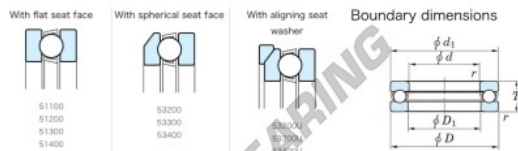

## Thrust ball bearing 53313U-JTEKT - 53313U-JTEKT

<https://www.123bearing.com/bearing-housing/deep-groove-bearing/thrust/53313u-jtekt>

Thrust Ball Bearings - Single Direction

Bearing No.	Boundary dimensions (mm)				Basic load ratings (kN)		Fatigue load limit (kN)	Limiting speed (rpm) - 10
	d	D	T	r	C0	C0	Dynamic load	
53313U	65	115	43	1.1	159	287	13	1400

### PRODUCT FEATURES

Brand	JTEKT
N° Ean13	3616060803986
Inside diameter	65 mm
Inside diameter	2.559" inch
Outside diameter	115 mm
Outside diameter	4.528" inch
Thickness	43 mm
Thickness	1.693" inch
Limiting speed	1400 rpm
Dynamic load	159 kN
Static load	287 kN
Packaging	1