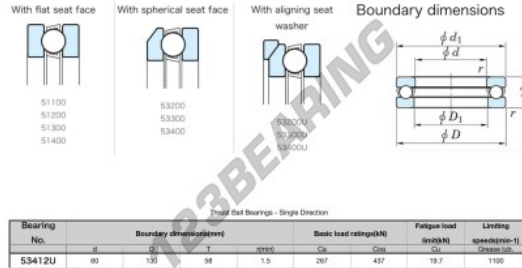

## Thrust ball bearing 53412U-JTEKT - 53412U-JTEKT

<https://www.123bearing.com/bearing-housing/deep-groove-bearing/thrust/53412u-jtekt>

### PRODUCT FEATURES

Brand	JTEKT
N° Ean13	3616060803962
Inside diameter	60 mm
Outside diameter	130 mm
Thickness	58 mm
Limiting speed	1100 rpm
Dynamic load	267 kN
Static load	437 kN
Packaging	1

[contact@123bearing.com](mailto:contact@123bearing.com)