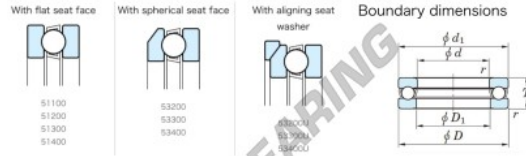

## Thrust ball bearing 53211U-JTEKT - 53211U-JTEKT

<https://www.123bearing.com/bearing-housing/deep-groove-bearing/thrust/53211u-jtekt>

Thrust Ball Bearings - Single Direction

Bearing No.	Boundary dimensions (mm)				Basic load ratings (kN)		Fatigue load	Limiting
	d	D	T	mm	C <sub>0</sub>	C	lim (kN)	speed (min-1)
53211U	55	90	30	1	86.7	159	7.2	2100

### PRODUCT FEATURES

Brand	JTEKT
N° Ean13	4549250138034
Inside diameter	55 mm
Outside diameter	90 mm
Thickness	30 mm
Limiting speed	2100 rpm
Dynamic load	86.7 kN
Static load	159 kN
Packaging	1

[contact@123bearing.com](mailto:contact@123bearing.com)