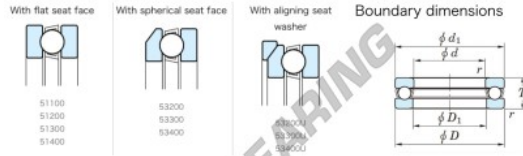

Thrust ball bearing 53210U-JTEKT - 53210U-JTEKT

<https://www.123bearing.com/bearing-housing/deep-groove-bearing/thrust/53210u-jtekt>

Thrust Ball Bearings - Single Direction

| Bearing No. | Boundary dimensions (mm) | | | | Basic load ratings (kN) | | Fatigue load limit (kN) | Limiting speed (min ⁻¹) |
|-------------|--------------------------|----|----|----|-------------------------|-----|-------------------------|-------------------------------------|
| | d | D | T | mm | C ₀ | C | | |
| 53210U | 50 | 78 | 26 | 1 | 60.6 | 111 | 5.05 | 2300 |

PRODUCT FEATURES

| | |
|------------------|---------------|
| Brand | JTEKT |
| N° Ean13 | 3616060803887 |
| Inside diameter | 50 mm |
| Outside diameter | 78 mm |
| Thickness | 26 mm |
| Limiting speed | 2300 rpm |
| Dynamic load | 60.6 kN |
| Static load | 111 kN |
| Packaging | 1 |