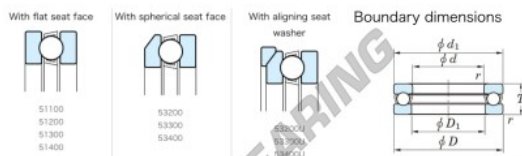

## Thrust ball bearing 53409U-JTEKT - 53409U-JTEKT

<https://www.123bearing.com/bearing-housing/deep-groove-bearing/thrust/53409u-jtekt>

Thrust Ball Bearings - Single Direction

Bearing No.	Boundary dimensions (mm)				Basic load ratings (kN)		Fatigue load limit (kN)	Limiting speed (min-1)
	d	D	T	Series	C <sub>0</sub>	C		
53409U	45	100	46	1.1	162	242	10.0	1500

### PRODUCT FEATURES

Brand	JTEKT
N° Ean13	3616060803870
Inside diameter	45 mm
Outside diameter	100 mm
Thickness	46 mm
Limiting speed	1500 rpm
Dynamic load	162 kN
Static load	242 kN
Packaging	1

[contact@123bearing.com](mailto:contact@123bearing.com)