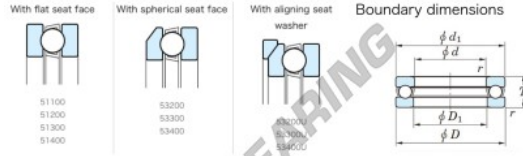

## Thrust ball bearing 53307U-JTEKT - 53307U-JTEKT

<https://www.123bearing.com/bearing-housing/deep-groove-bearing/thrust/53307u-jtekt>

Thrust Ball Bearings - Single Direction

Bearing No.	Boundary dimensions (mm)				Basic load ratings (kN)		Fatigue load limit (kN)	Limiting speed (min-1)
	d	D	T	DT	C <sub>0</sub>	C	lim	
53307U	35	68	28	1	69.3	103	4.75	2400

### PRODUCT FEATURES

Brand	JTEKT
N° Ean13	3616060803801
Inside diameter	35 mm
Outside diameter	68 mm
Thickness	28 mm
Limiting speed	2400 rpm
Dynamic load	69.3 kN
Static load	105 kN
Packaging	1

[contact@123bearing.com](mailto:contact@123bearing.com)