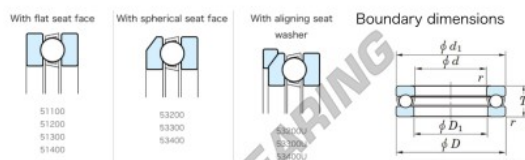

Thrust ball bearing 53207U-JTEKT - 53207U-JTEKT

<https://www.123bearing.com/bearing-housing/deep-groove-bearing/thrust/53207u-jtekt>

Thrust Ball Bearings - Single Direction

Bearing No.	Boundary dimensions (mm)				Basic load ratings (kN)		Fatigue load limit (kN)	Limiting speed (rpm) - 1) Limiting speed
	d	D	t	Number of balls	C ₀	C		
53207U	35	62	22	1	48.9	78.2	3.55	2900

PRODUCT FEATURES

Brand	JTEKT
N° Ean13	4549250277108
Inside diameter	35 mm
Outside diameter	62 mm
Thickness	22 mm
Limiting speed	2900 rpm
Dynamic load	48.9 kN
Static load	78.2 kN
Packaging	1

contact@123bearing.com