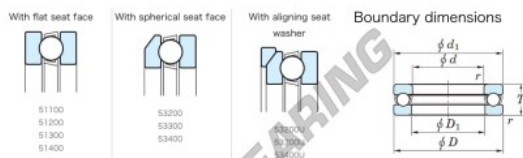

Thrust ball bearing 53306U-JTEKT - 53306U-JTEKT

<https://www.123bearing.com/bearing-housing/deep-groove-bearing/thrust/53306u-jtekt>

Thrust Ball Bearings - Single Direction

Bearing No.	Boundary dimensions (mm)				Basic load ratings (kN)			Fatigue load	Limiting
	d	D	t	D ₁	C ₀	C ₁₀	C ₉₀	speed (min-1)	
53306U	30	60	25	1	53.5	78.7	0.33	2700	

PRODUCT FEATURES

Brand	JTEKT
N° Ean13	3616060803771
Inside diameter	30 mm
Outside diameter	60 mm
Thickness	25 mm
Limiting speed	2700 rpm
Dynamic load	53.5 kN
Static load	78.7 kN
Packaging	1

contact@123bearing.com