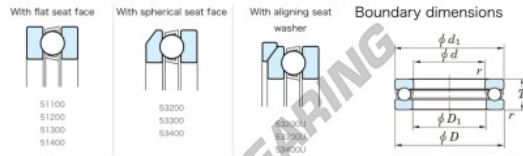

## Thrust ball bearing 53206U-JTEKT - 53206U-JTEKT

<https://www.123bearing.com/bearing-housing/deep-groove-bearing/thrust/53206u-jtekt>

Thrust Ball Bearings - Single Direction

Bearing No.	Boundary dimensions (mm)				Basic load ratings (kN)		Fatigue load		Limiting
	d	d <sub>i</sub>	T	r	C <sub>0</sub>	C <sub>0</sub>	W (kN)	W (kN)	Speed (rev./min)
53206U	30	52	20	0.6	36.7	58.2	2.05	3400	

### PRODUCT FEATURES

Brand	JTEKT
N° Ean13	4549250290213
Inside diameter	30 mm
Outside diameter	52 mm
Thickness	20 mm
Limiting speed	3400 rpm
Dynamic load	36.7 kN
Static load	58.2 kN
Packaging	1

[contact@123bearing.com](mailto:contact@123bearing.com)