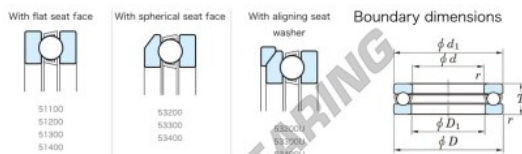

## Thrust ball bearing 53405U-JTEKT - 53405U-JTEKT

<https://www.123bearing.com/bearing-housing/deep-groove-bearing/thrust/53405u-jtekt>

Thrust Ball Bearings - Single Direction

Bearing No.	Boundary dimensions (mm)				Basic load ratings (kN)		Fatigue load	Limiting
	d	D <sub>1</sub>	T	mm	C <sub>0</sub>	C <sub>00</sub>	(mm) (kN)	Speed (min-1)
53405U	25	60	29	1	69.5	89.4	4.05	2600

## PRODUCT FEATURES

Brand	JTEKT
N° Ean13	3616060803757
Inside diameter	25 mm
Inside diameter	0.984" inch
Outside diameter	60 mm
Outside diameter	2.362" inch
Thickness	29 mm
Thickness	1.142" inch
Limiting speed	2600 rpm
Dynamic load	69.5 kN
Static load	89.4 kN
Packaging	1