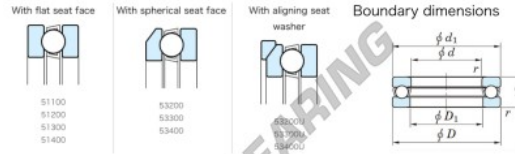

Thrust ball bearing 53230-JTEKT - 53230-JTEKT

<https://www.123bearing.com/bearing-housing/deep-groove-bearing/thrust/53230-jtekt>

Thrust Ball Bearings - Single Direction

Bearing No.	Boundary dimensions (mm)				Basic load ratings (kN)		Fatigue load limit (kN)	Limiting speed (rev-1)
	d	D	T	α	C ₀	C	C _u	
53230	150	215	53.3	1.5	266	652	21.8	840

PRODUCT FEATURES

Brand	JTEKT
N° Ean13	3616060803498
Inside diameter	150 mm
Outside diameter	215 mm
Thickness	53.3 mm
Limiting speed	840 rpm
Dynamic load	266 kN
Static load	652 kN
Packaging	1

contact@123bearing.com