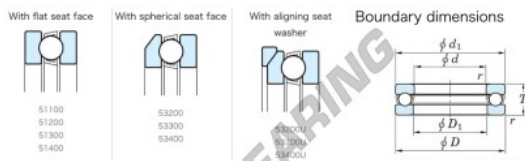

## Thrust ball bearing 53328-JTEKT - 53328-JTEKT

<https://www.123bearing.com/bearing-housing/deep-groove-bearing/thrust/53328-jtekt>

Thrust Ball Bearings - Single Direction

Bearing No.	Boundary dimensions (mm)				Basic load ratings (kN)		Fatigue load	Limiting
	d	D	B	r	C <sub>0</sub>	C	rate (rpm)	speed (rpm) - 1000000
53328	140	240	84.9	2.1	458	1130	36.9	620

### PRODUCT FEATURES

Brand	JTEKT
N° Ean13	3616060803481
Inside diameter	140 mm
Inside diameter	5.512" inch
Outside diameter	240 mm
Outside diameter	9.449" inch
Thickness	84.9 mm
Thickness	3.343" inch
Limiting speed	620 rpm
Dynamic load	458 kN
Static load	1130 kN
Packaging	1