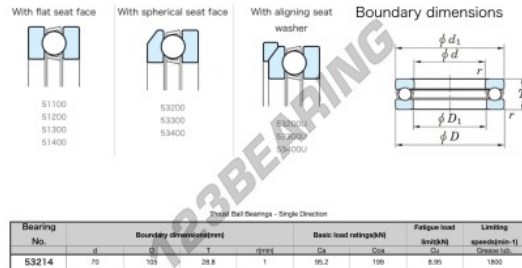

Thrust ball bearing 53214-JTEKT - 53214-JTEKT

<https://www.123bearing.com/bearing-housing/deep-groove-bearing/thrust/53214-jtekt>

PRODUCT FEATURES

Brand	JTEKT
N° Ean13	3616060803436
Inside diameter	70 mm
Outside diameter	105 mm
Thickness	28.8 mm
Limiting speed	1800 rpm
Dynamic load	95.2 kN
Static load	199 kN
Packaging	1