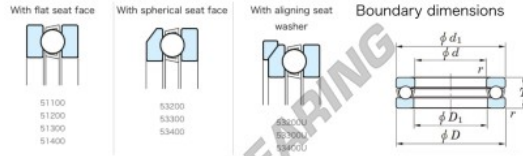

Thrust ball bearing 53312-JTEKT - 53312-JTEKT

<https://www.123bearing.com/bearing-housing/deep-groove-bearing/thrust/53312-jtekt>

Thrust Ball Bearings - Single Direction

Bearing No.	Boundary dimensions (mm)				Basic load ratings (kN)		Fatigue load limit (kN)	Limiting speed (min-1)
	d	D	T	dms	C ₀	C		
53312	60	110	38.3	1.1	154	267	12.1	1500

PRODUCT FEATURES

Brand	JTEKT
N° Ean13	3616060803382
Inside diameter	60 mm
Outside diameter	110 mm
Thickness	38.3 mm
Limiting speed	1500 rpm
Dynamic load	154 kN
Static load	267 kN
Packaging	1

contact@123bearing.com