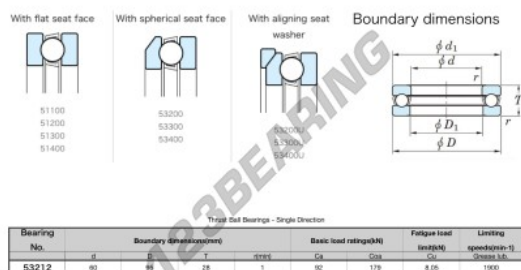

Thrust ball bearing 53212-JTEKT - 53212-JTEKT

<https://www.123bearing.com/bearing-housing/deep-groove-bearing/thrust/53212-jtekt>

PRODUCT FEATURES

| | |
|------------------|---------------|
| Brand | JTEKT |
| N° Ean13 | 3616060803375 |
| Inside diameter | 60 mm |
| Outside diameter | 95 mm |
| Thickness | 28 mm |
| Limiting speed | 1900 rpm |
| Dynamic load | 92 kN |
| Static load | 179 kN |
| Packaging | 1 |