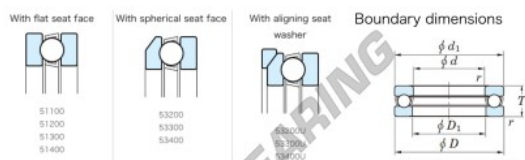

Thrust ball bearing 53311-JTEKT - 53311-JTEKT

<https://www.123bearing.com/bearing-housing/deep-groove-bearing/thrust/53311-jtekt>

Thrust Ball Bearings - Single Direction

Bearing No.	Boundary dimensions (mm)				Basic load ratings (kN)		Fatigue load	Limiting
	d	D	T	r	C ₀	C ₀₂	limit (kN)	speed (min-1) (Grease lub.)
53311	55	105	39.3	1.1	149	246	11.1	1600

PRODUCT FEATURES

Brand	JTEKT
N° Ean13	3616060803351
Inside diameter	55 mm
Outside diameter	105 mm
Thickness	39.3 mm
Limiting speed	1600 rpm
Dynamic load	149 kN
Static load	246 kN
Packaging	1

contact@123bearing.com