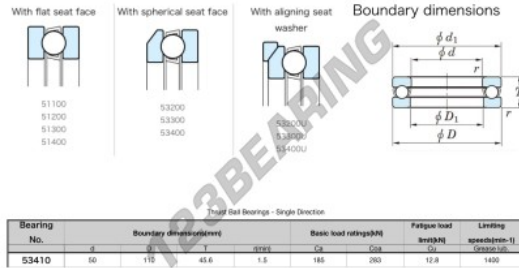

## Thrust ball bearing 53410-JTEKT - 53410-JTEKT

<https://www.123bearing.com/bearing-housing/deep-groove-bearing/thrust/53410-jtekt>

## PRODUCT FEATURES

Brand	JTEKT
N° Ean13	3616060803337
Inside diameter	50 mm
Outside diameter	110 mm
Thickness	45.6 mm
Limiting speed	1400 rpm
Dynamic load	185 kN
Static load	283 kN
Packaging	1

[contact@123bearing.com](mailto:contact@123bearing.com)